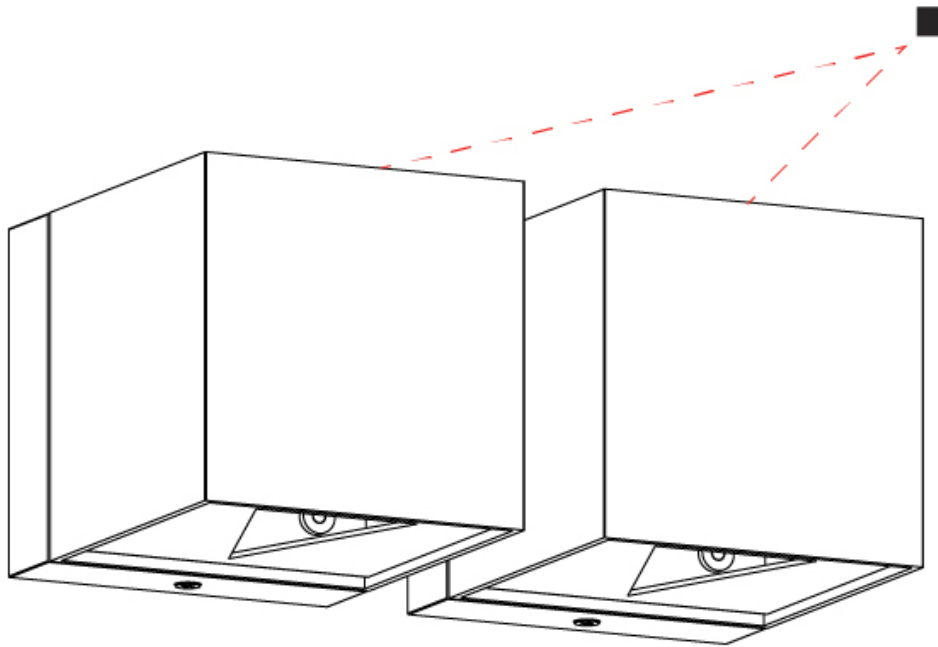

D93095-

PROJECT _____

TYPE _____

SPECIFIER _____

QUANTITY _____

DATE _____

D