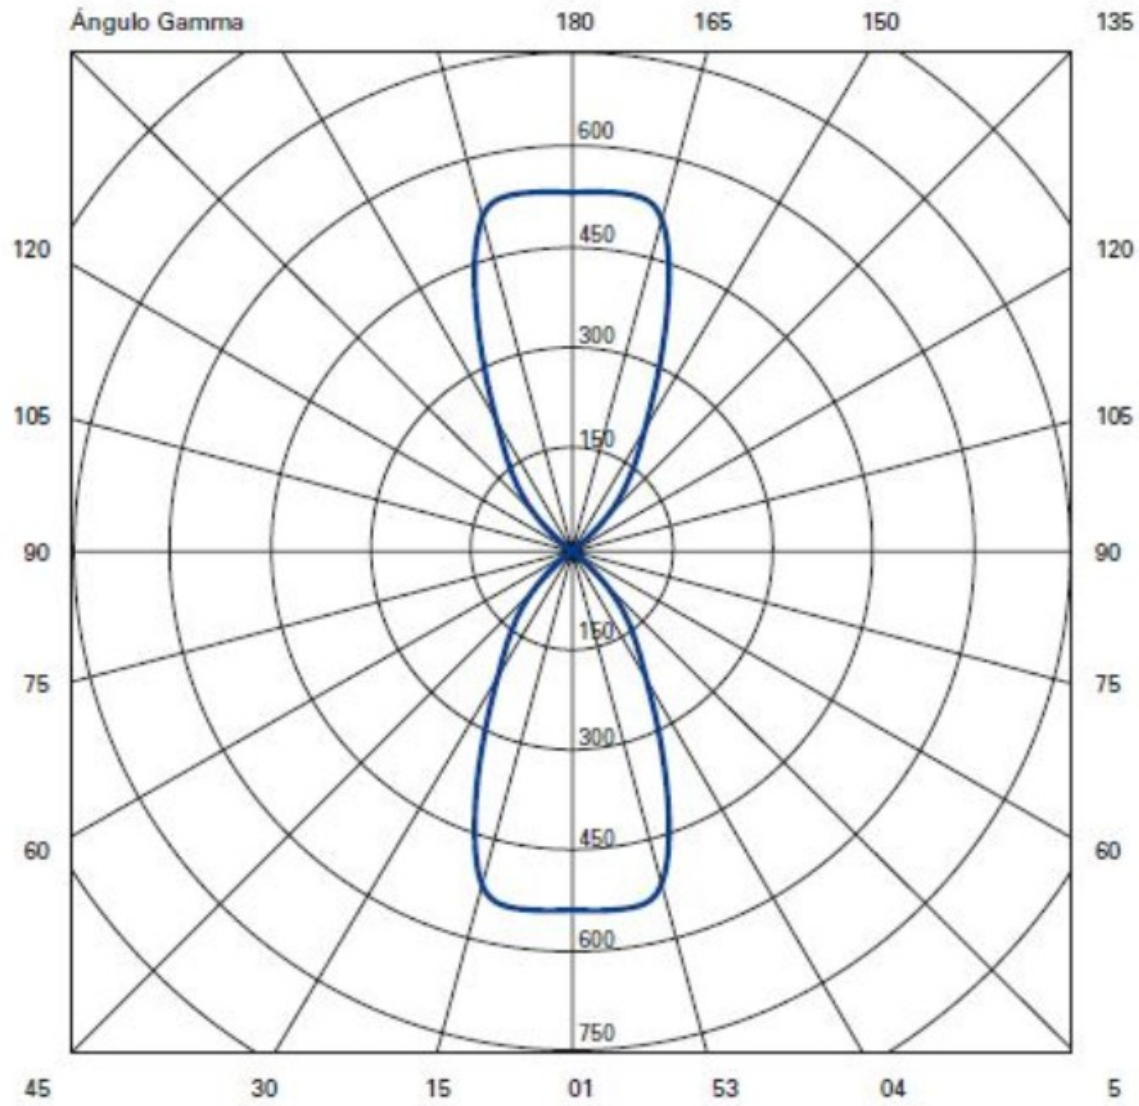

DAU DOUBLE SURFACE

D93195R9-

PROJECT	_____
TYPE	_____
SPECIFIER	_____
QUANTITY	_____
DATE	_____

D