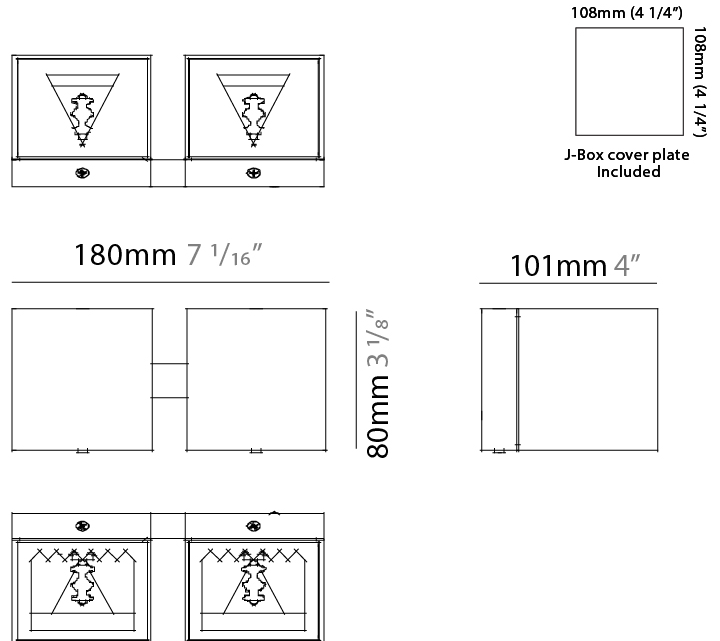

DAU DOUBLE SURFACE

D93095-

base number   Finish
Options

PROJECT _____
TYPE _____
SPECIFIER _____
QUANTITY _____
DATE _____

1. To build a product code in our configurator select the specify button on the base model # product page
2. To build a manual product code on this datasheet choose from the options listed below in blue font and add the suffix to the base model #

GENERAL

Series: Dau _____
Subseries: Dau Double _____
Brand: Milan _____
Division: Design _____
Mounting Type: Surface _____
Mounting Location: Wall _____
Subcategory: Up/Down Light _____

PHYSICAL

Shape: Rectangle _____
Length (mm): 180 _____
Length (in): 7 1/16 _____
Height (mm): 80 _____
Depth (mm): 101 _____
Height (in): 3 1/8 _____
Depth (in): 4 _____
Extension (mm): 101 _____
Extension (in): 4 _____
Light Distribution: Direct / Indirect _____
Fixture Finish: BAL / MWL / BSL _____
Fixture Material: Extruded Aluminum _____

ELECTRICAL

Number of Lamps: 2 _____
Lamp Type: LED Retrofit _____
Lamp Shape: T4 _____
Bulb Included: Bulb Not Included _____
Max. Wattage Per Lamp (W): 3.5 _____
Lamp Base: G9 _____
Input Voltage (V): 120Vac Direct Line _____

LED

OPTICAL

RATINGS AND CERTIFICATIONS

Certified By: Certified for North American Standards _____
IP rating: IP20 _____